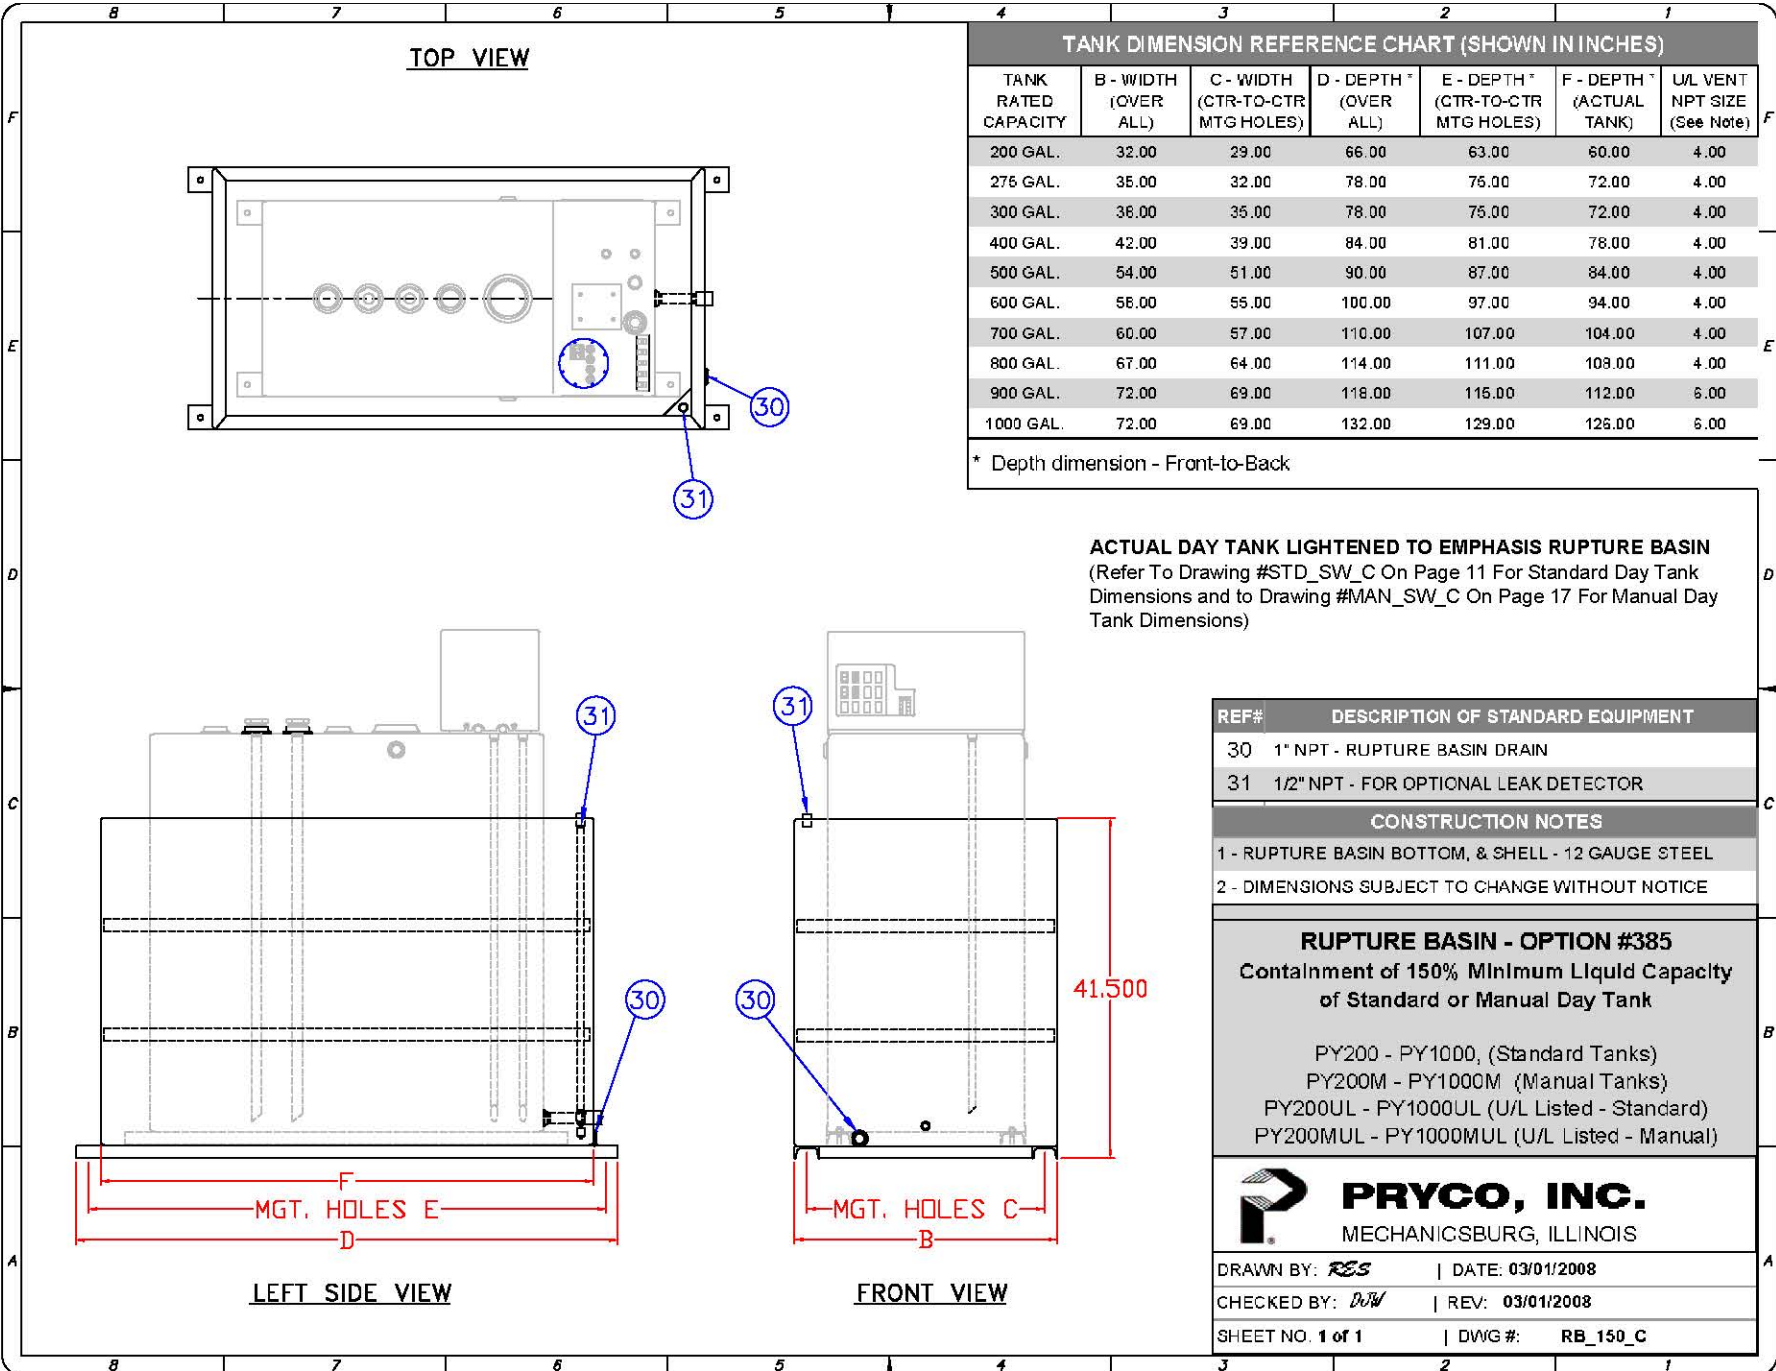

P.O. Box 108, Mechanicsburg, IL 62545

DT-27

Phone - 217 / 364-4467 Fax - 217 / 364-4494

150% Rupture Basins For Standard & Manual Day Tanks  
With 200 To 1000 Gallons Capacity